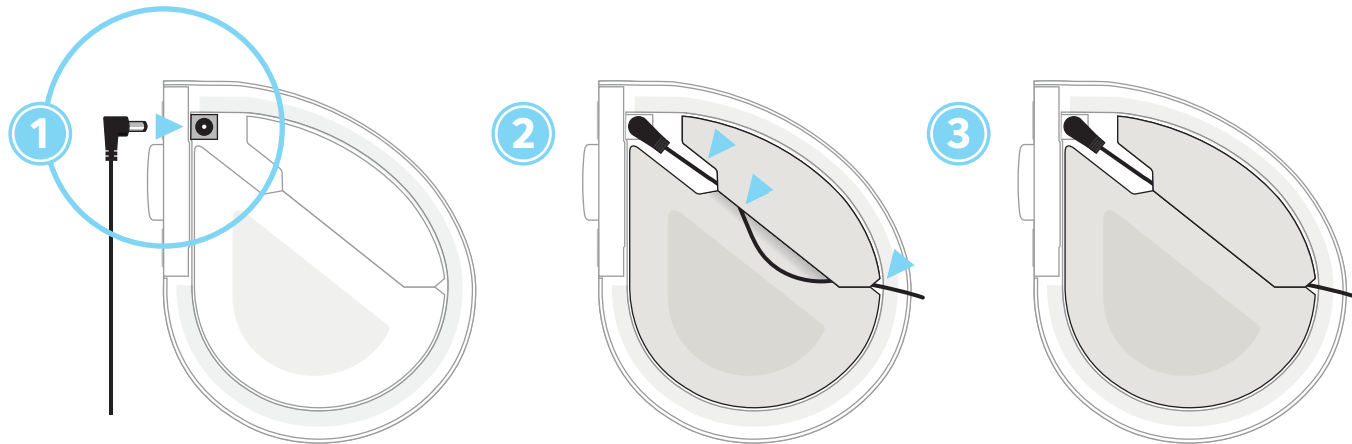

SOUND+SLEEP

www.ASTISupport.com

ocean			
meadow			
train			
city			
rainfall			
brook			
meditation			
white noise			
waterfall			
fireplace			

SOUND+SLEEP