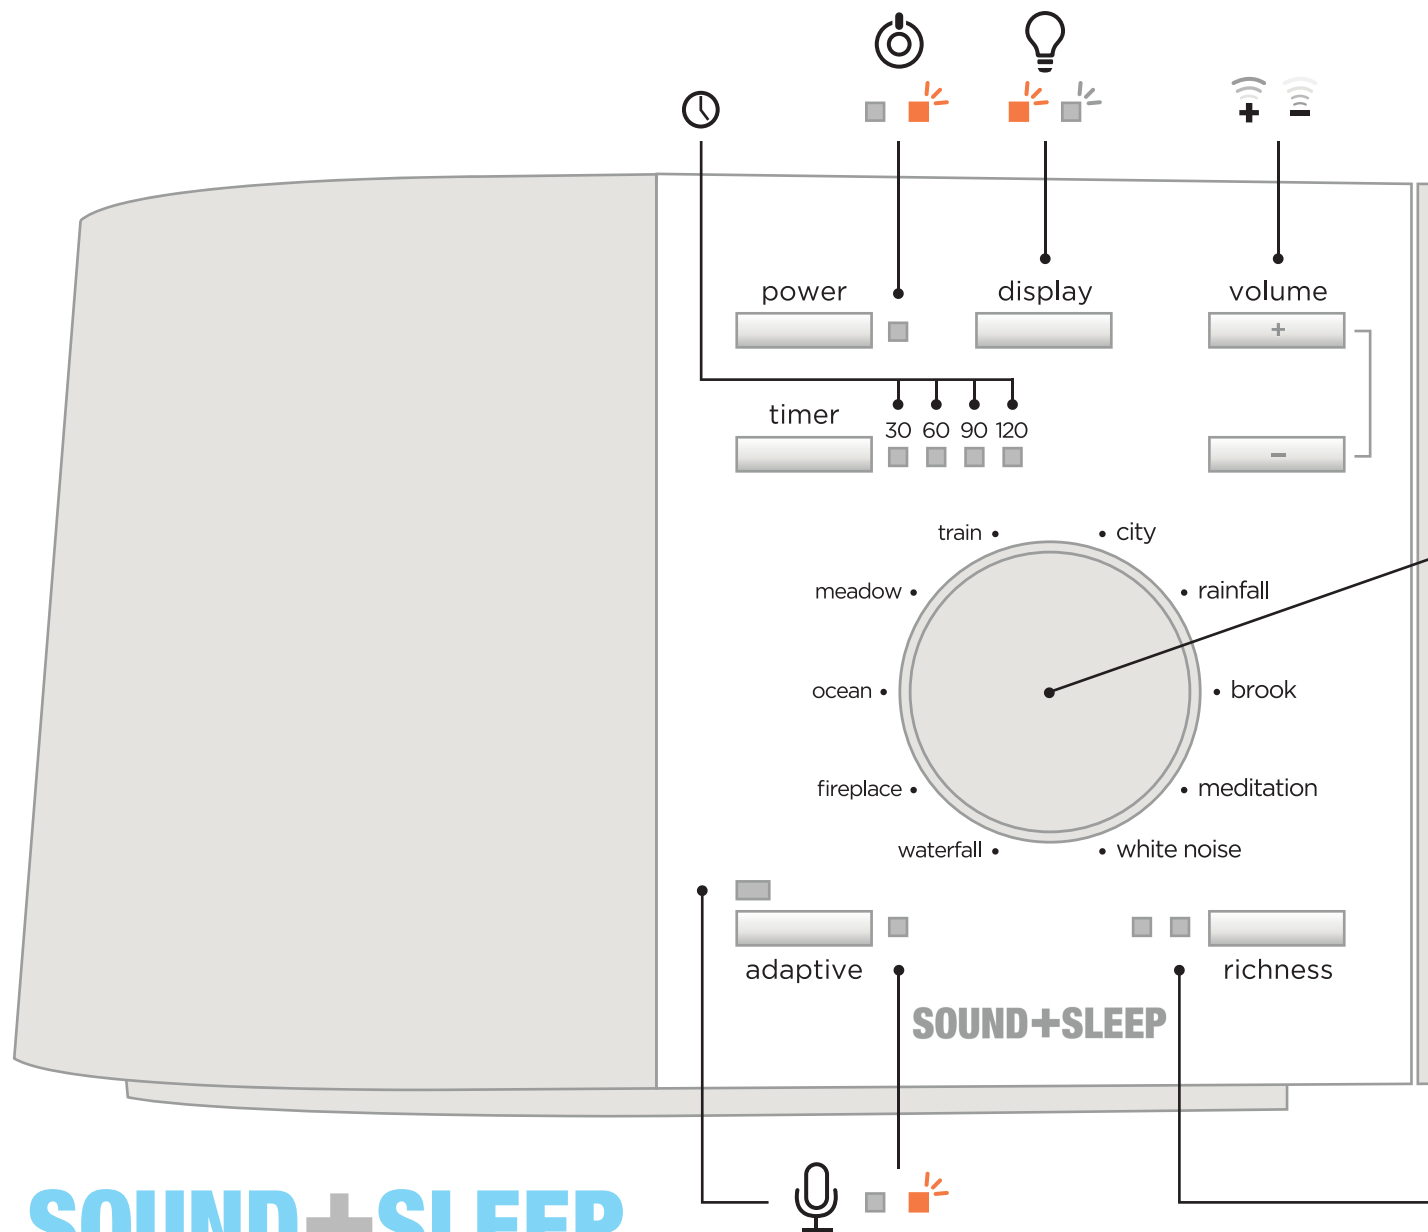

SOUND+SLEEP

www.ASTISupport.com

ocean			
meadow			
train			
city			
rainfall			
brook			
meditation			
white noise			
waterfall			
fireplace			

SOUND+SLEEP