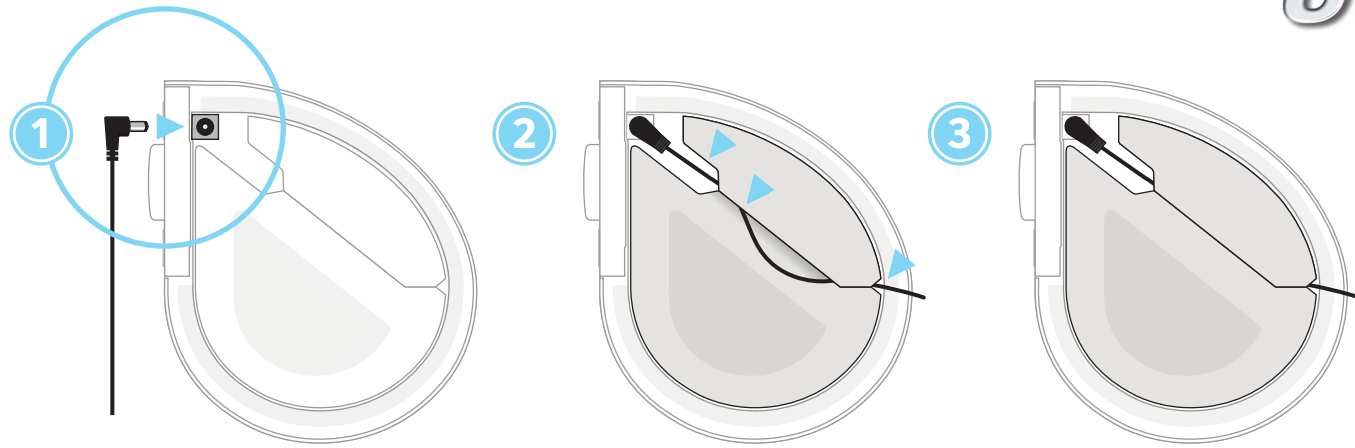

# SOUND+SLEEP<sup>SE</sup>

[www.SoundofSleep.com](http://www.SoundofSleep.com)  
[support@soundofsleep.com](mailto:support@soundofsleep.com)  
1-866-220-2569

rainfall				
ocean				
brook				
city				
baby				
rides				
home				
crowds				
meditation				
small fan				
large fan				
white noise				
pink noise				
brown noise				
waterfall				
meadow				