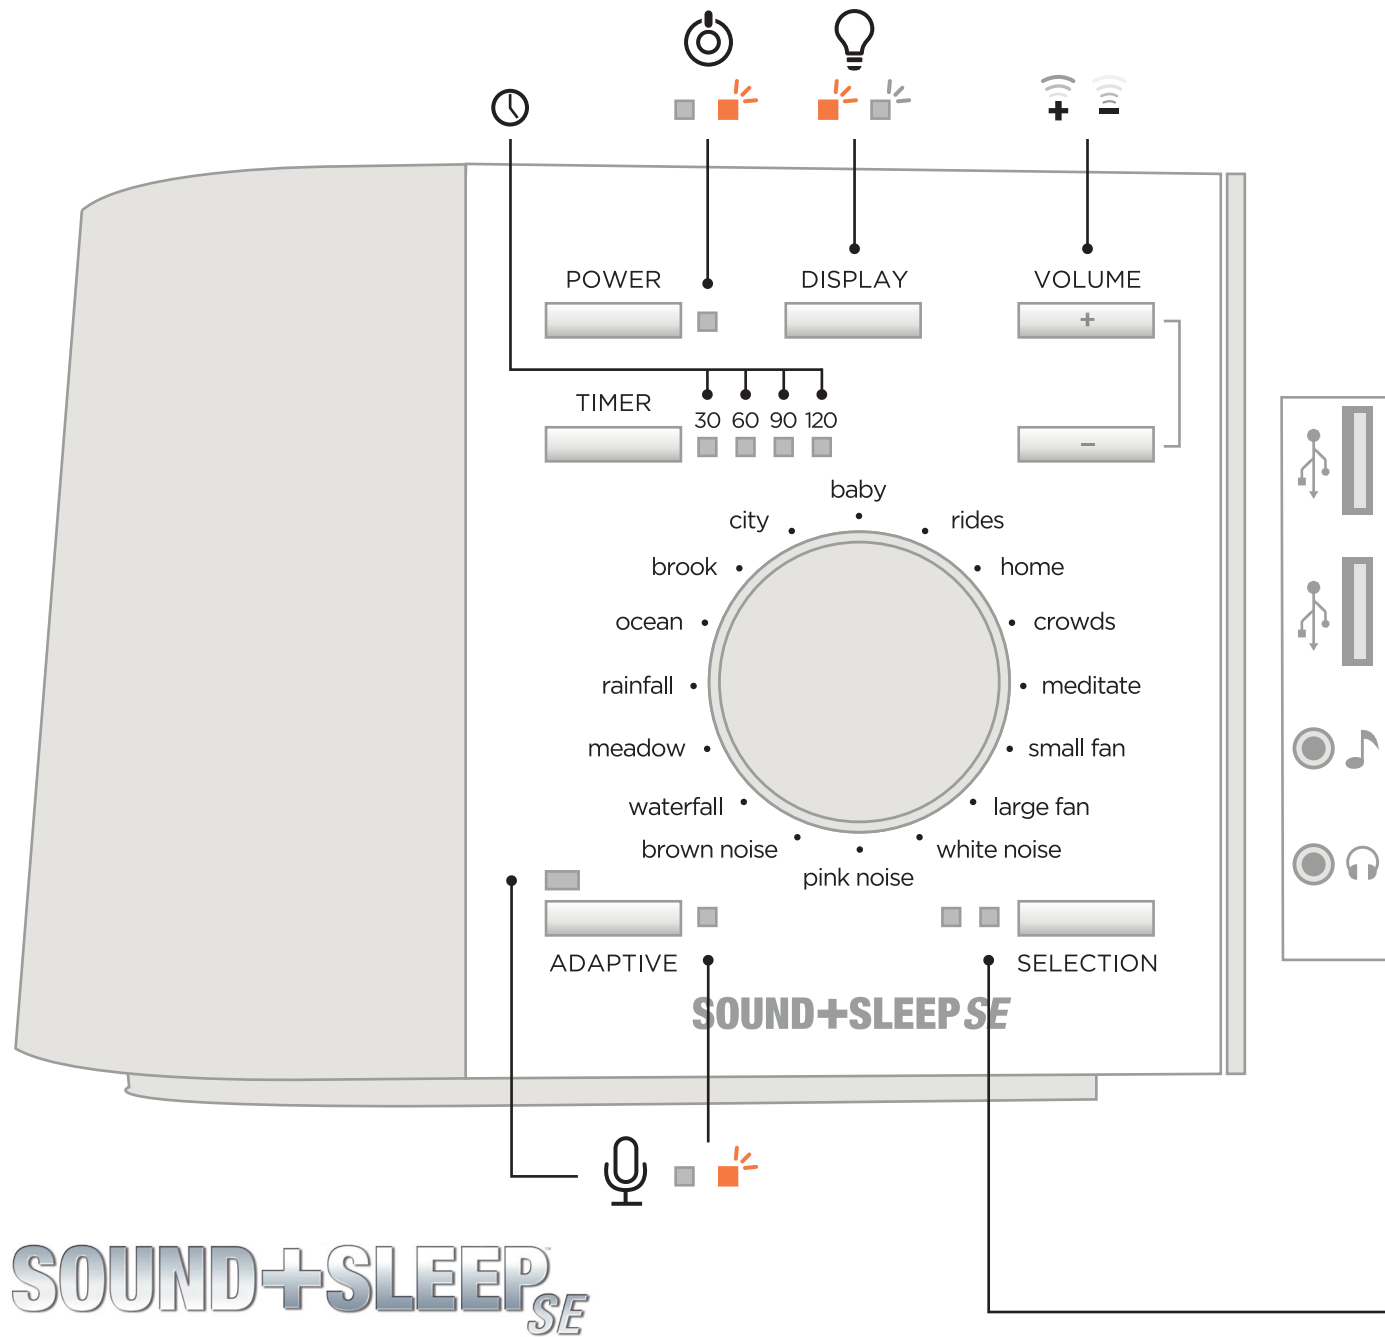

# SOUND+SLEEP<sup>SE</sup>

[www.SoundofSleep.com](http://www.SoundofSleep.com)  
[support@soundofsleep.com](mailto:support@soundofsleep.com)  
1-866-220-2569

rainfall				
ocean				
brook				
city				
baby				
rides				
home				
crowds				
meditation				
small fan				
large fan				
white noise				
pink noise				
brown noise				
waterfall				
meadow				